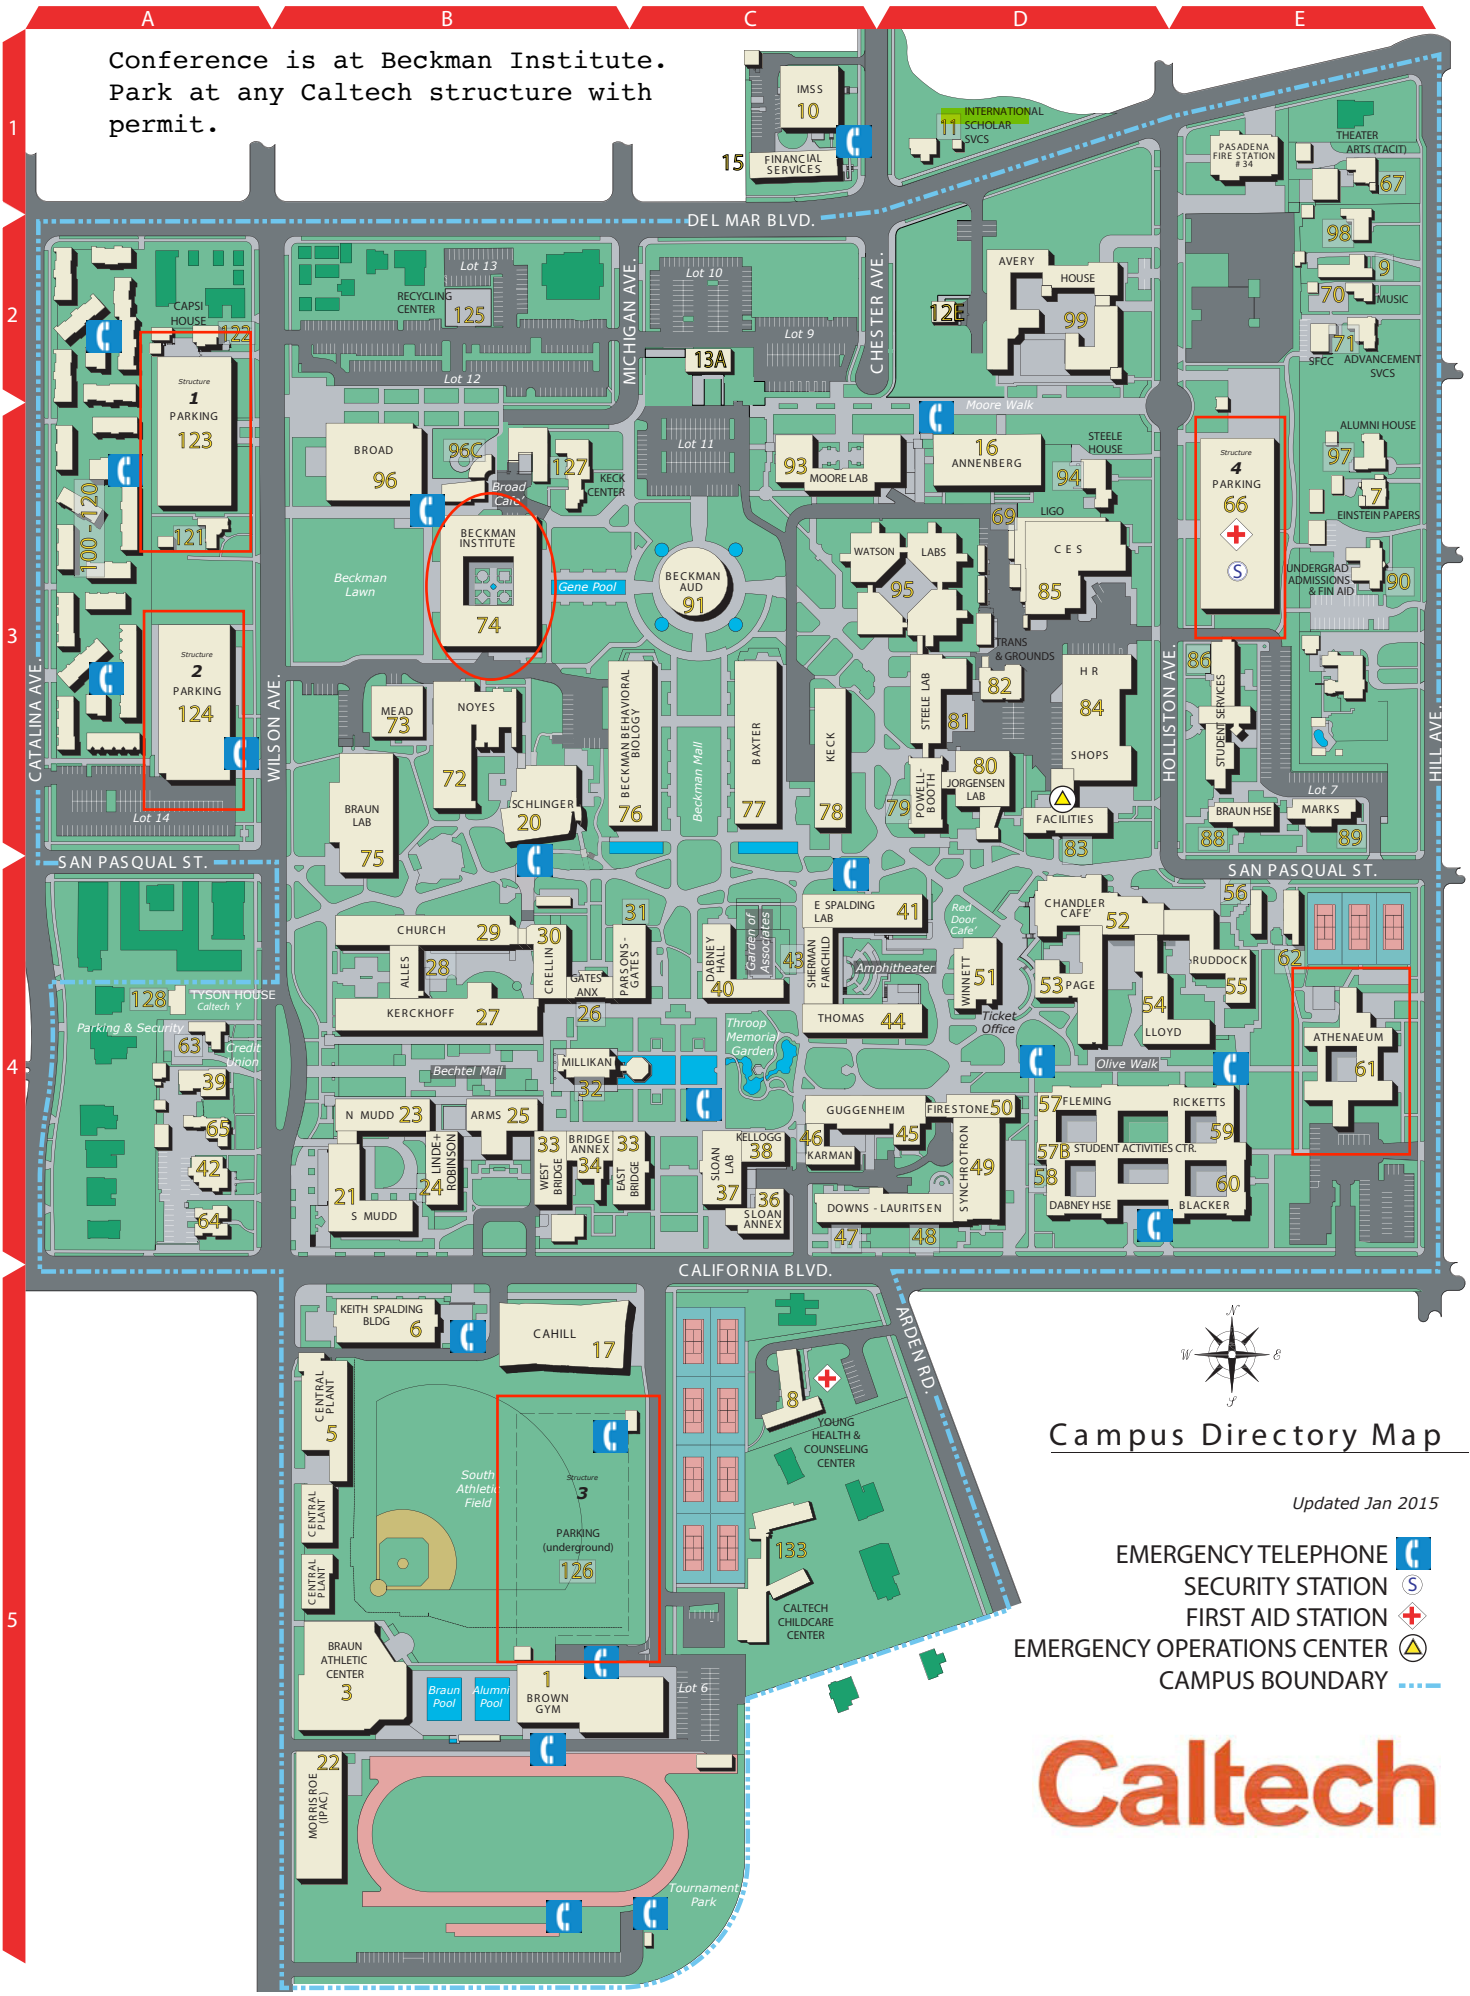

Conference is at Beckman Institute.
 Park at any Caltech structure with permit.

Campus Directory Map

Updated Jan 2015

- EMERGENCY TELEPHONE 
- SECURITY STATION 
- FIRST AID STATION 
- EMERGENCY OPERATIONS CENTER 
- CAMPUS BOUNDARY 